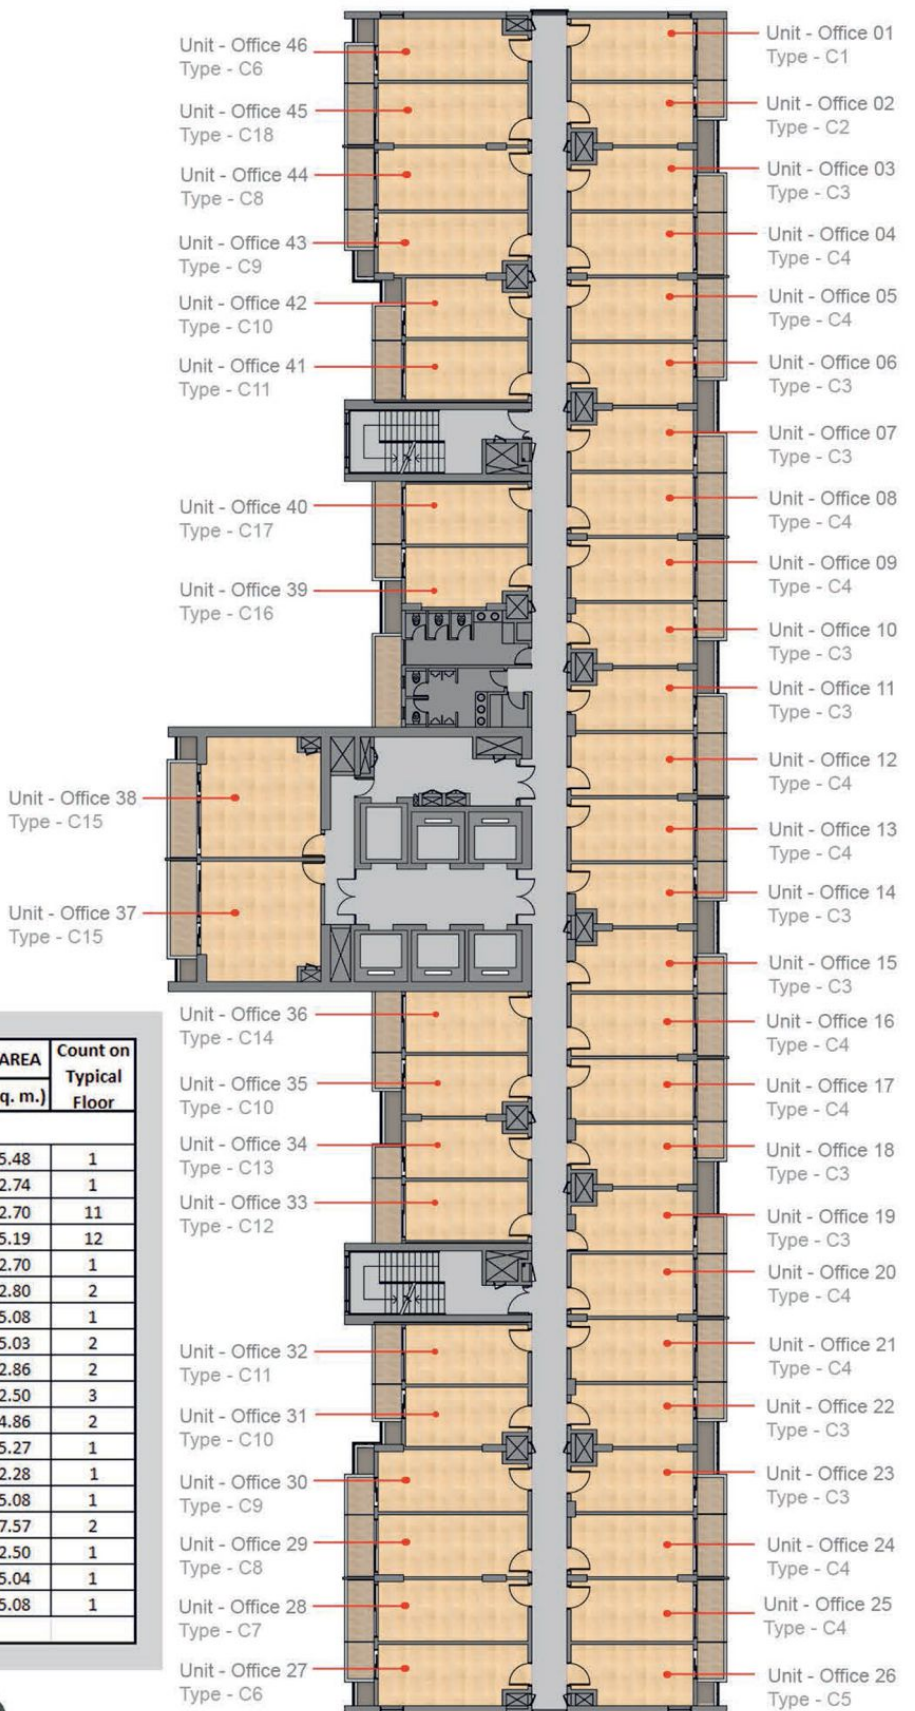

STUDIO APARTMENT - TYPICAL LAYOUT

1 BHK APARTMENT - TYPICAL LAYOUT

TYPICAL FLOOR PLAN- APARTMENT/OFFICE FLOOR

Studio/ Office Type	CARPET AREA		SUPER AREA		BALCONY AREA		Count on Typical Floor
	(Sq. ft.)	(Sq. m.)	(Sq. ft.)	(Sq. m.)	(Sq. ft.)	(Sq. m.)	
TYPE-A	400.00	37.16	752.00	69.86	88.60	8.23	1
TYPE-A1	396.45	36.83	726.00	67.45	85.01	7.90	11
TYPE-A2	399.47	37.11	759.00	70.51	90.67	8.42	1
TYPE-A3	387.33	35.98	693.00	64.38	79.31	7.37	2
TYPE-A4	395.37	36.73	707.00	65.68	81.33	7.56	2
TYPE-A5	406.62	37.78	734.00	68.19	81.73	7.59	1
TYPE-A6	387.61	36.01	742.00	68.93	89.40	8.31	1
TYPE-A7	387.61	36.01	755.00	70.14	89.40	8.31	1
TYPE-A8	387.03	35.96	700.00	65.03	76.89	7.14	1
TYPE-B	504.53	46.87	907.00	84.26	90.67	8.42	2
TYPE-B1	502.89	46.72	879.00	81.66	85.01	7.90	2

* Subject to change. Disclaimer: 1 sq. m. = 10.764 sq. ft. This is an artistic impression, layout and size may vary as per unit location.

TYPICAL FLOOR PLAN- OFFICE

Office Type	CARPET AREA		SUPER AREA		BALCONY AREA		Count on Typical Floor
	(Sq. ft.)	(Sq. m.)	(Sq. ft.)	(Sq. m.)	(Sq. ft.)	(Sq. m.)	
TYPE-C1	217.00	20.16	419.86	39.01	58.99	5.48	1
TYPE-C2	186.32	17.31	342.31	31.80	29.49	2.74	1
TYPE-C3	186.32	17.31	342.00	31.77	29.06	2.70	11
TYPE-C4	216.03	20.07	394.65	36.66	55.87	5.19	12
TYPE-C5	188.59	17.52	365.11	33.92	29.06	2.70	1
TYPE-C6	235.95	21.92	443.59	41.21	30.14	2.80	2
TYPE-C7	263.40	24.47	464.22	43.13	54.68	5.08	1
TYPE-C8	260.27	24.18	459.33	42.67	54.14	5.03	2
TYPE-C9	239.71	22.27	423.89	39.38	30.79	2.86	2
TYPE-C10	179.22	16.65	323.85	30.09	26.91	2.50	3
TYPE-C11	203.44	18.90	383.10	35.59	52.31	4.86	2
TYPE-C12	221.95	20.62	399.15	37.08	56.73	5.27	1
TYPE-C13	169.21	15.72	306.79	28.50	24.54	2.28	1
TYPE-C14	223.46	20.76	400.16	37.18	54.68	5.08	1
TYPE-C15	388.47	36.09	734.17	68.21	81.48	7.57	2
TYPE-C16	181.70	16.88	323.85	30.09	26.91	2.50	1
TYPE-C17	211.84	19.68	382.01	35.49	54.25	5.04	1
TYPE-C18	263.29	24.46	464.22	43.13	54.68	5.08	1