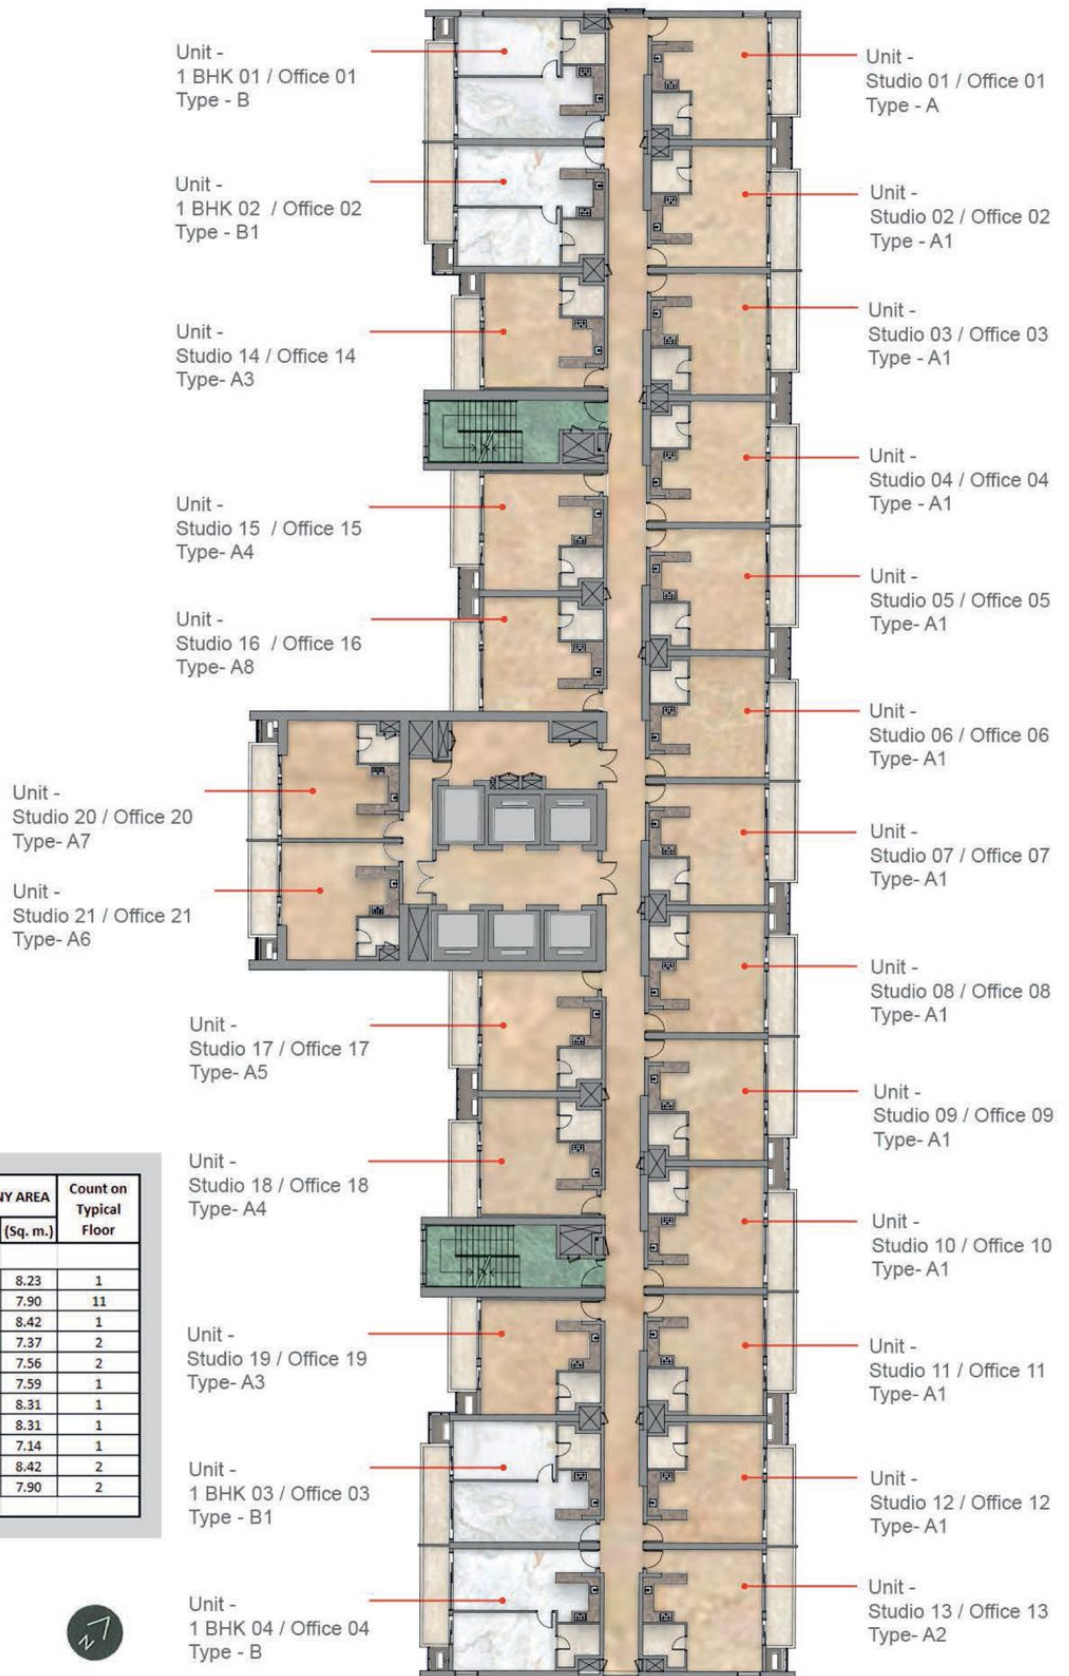

STUDIO APARTMENT - TYPICAL LAYOUT

1 BHK APARTMENT - TYPICAL LAYOUT

TYPICAL FLOOR PLAN- APARTMENT/OFFICE FLOOR

Studio/ Office Type	CARPET AREA		SUPER AREA		BALCONY AREA		Count on Typical Floor
	(Sq. ft.)	(Sq. m.)	(Sq. ft.)	(Sq. m.)	(Sq. ft.)	(Sq. m.)	
TYPE-A	400.00	37.16	752.00	69.86	88.60	8.23	1
TYPE-A1	396.45	36.83	726.00	67.45	85.01	7.90	11
TYPE-A2	399.47	37.11	759.00	70.51	90.67	8.42	1
TYPE-A3	387.33	35.98	693.00	64.38	79.31	7.37	2
TYPE-A4	395.37	36.73	707.00	65.68	81.33	7.56	2
TYPE-A5	406.62	37.78	734.00	68.19	81.73	7.59	1
TYPE-A6	387.61	36.01	742.00	68.93	89.40	8.31	1
TYPE-A7	387.61	36.01	755.00	70.14	89.40	8.31	1
TYPE-A8	387.03	35.96	700.00	65.03	76.89	7.14	1
TYPE-B	504.53	46.87	907.00	84.26	90.67	8.42	2
TYPE-B1	502.89	46.72	879.00	81.66	85.01	7.90	2

* Subject to change. Disclaimer: 1 sq. m. = 10.764 sq. ft. This is an artistic impression, layout and size may vary as per unit location.

TYPICAL FLOOR PLAN- OFFICE

Office Type	CARPET AREA		SUPER AREA		BALCONY AREA		Count on Typical Floor
	(Sq. ft.)	(Sq. m.)	(Sq. ft.)	(Sq. m.)	(Sq. ft.)	(Sq. m.)	
TYPE-C1	217.00	20.16	419.86	39.01	58.99	5.48	1
TYPE-C2	186.32	17.31	342.31	31.80	29.49	2.74	1
TYPE-C3	186.32	17.31	342.00	31.77	29.06	2.70	11
TYPE-C4	216.03	20.07	394.65	36.66	55.87	5.19	12
TYPE-C5	188.59	17.52	365.11	33.92	29.06	2.70	1
TYPE-C6	235.95	21.92	443.59	41.21	30.14	2.80	2
TYPE-C7	263.40	24.47	464.22	43.13	54.68	5.08	1
TYPE-C8	260.27	24.18	459.33	42.67	54.14	5.03	2
TYPE-C9	239.71	22.27	423.89	39.38	30.79	2.86	2
TYPE-C10	179.22	16.65	323.85	30.09	26.91	2.50	3
TYPE-C11	203.44	18.90	383.10	35.59	52.31	4.86	2
TYPE-C12	221.95	20.62	399.15	37.08	56.73	5.27	1
TYPE-C13	169.21	15.72	306.79	28.50	24.54	2.28	1
TYPE-C14	223.46	20.76	400.16	37.18	54.68	5.08	1
TYPE-C15	388.47	36.09	734.17	68.21	81.48	7.57	2
TYPE-C16	181.70	16.88	323.85	30.09	26.91	2.50	1
TYPE-C17	211.84	19.68	382.01	35.49	54.25	5.04	1
TYPE-C18	263.29	24.46	464.22	43.13	54.68	5.08	1